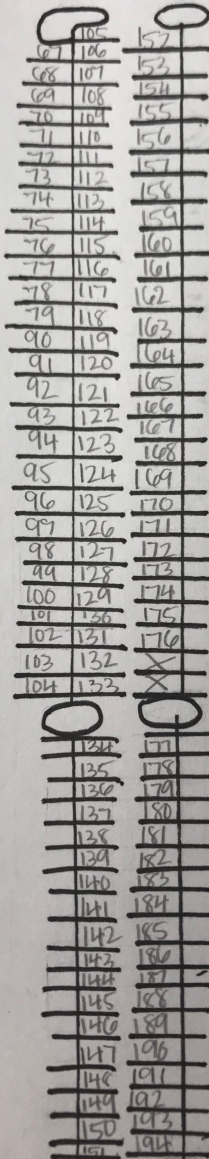

66 total

Auditorium/Gym

MHSMI

Flagpole

Reception & teacher parking →

Drama Door

Door

128 total

194 total spots

66 total

DOORS

Auditorium/gym

128 total

194  
total  
SDOTS

128 total

DOOR