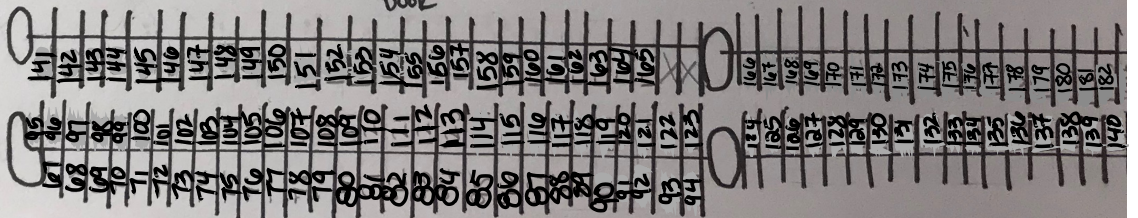

66 total

Auditorium/Gym

MHSMI

Flagpole

Reception & teacher parking →

Drama Door

Door

128 total

194 total spots

66 total

DOORS

Auditorium/gym

128 total

194  
total  
SDOTS

128 total

DOOR